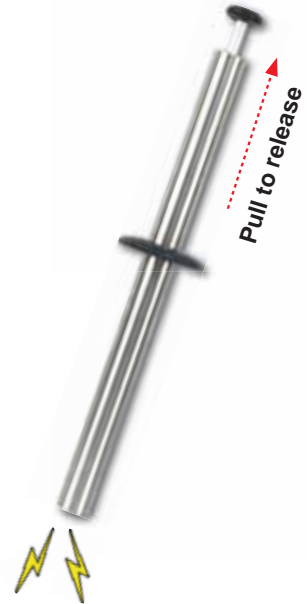

Magnetic Sweepers Pickup Tools

T24700 Power Magnetic Pickup Tool

- Pick up ferrous metal items such as tools, bolts, paper clips, nails, etc.
- Pull trigger to release magnetic force
- Easy-to-use
- Safe, practical and time saving
- Permanent magnet

T24710 Power Clean Up Magnet

- Quickly and safely cleans up sharp cuts like iron & steel chips and waste
- Release small parts upon pulling the bar
- Easy to clean up work zone, factory, house or workshop
- Easy to pick up and release scrap and ferrous debris
- Permanent magnet
- Light, non-rusting shaft

T24702 Magnetic Finder

- Pick up ferrous metal items such as tools, bolts, paper clips, nails, etc.
- Telescopic handle extends from 26" (660mm) to 42-1/2" (1080mm)
- Ergonomic handle for comfort
- Easy-to-use
- Safe, practical and time saving
- Permanent magnet